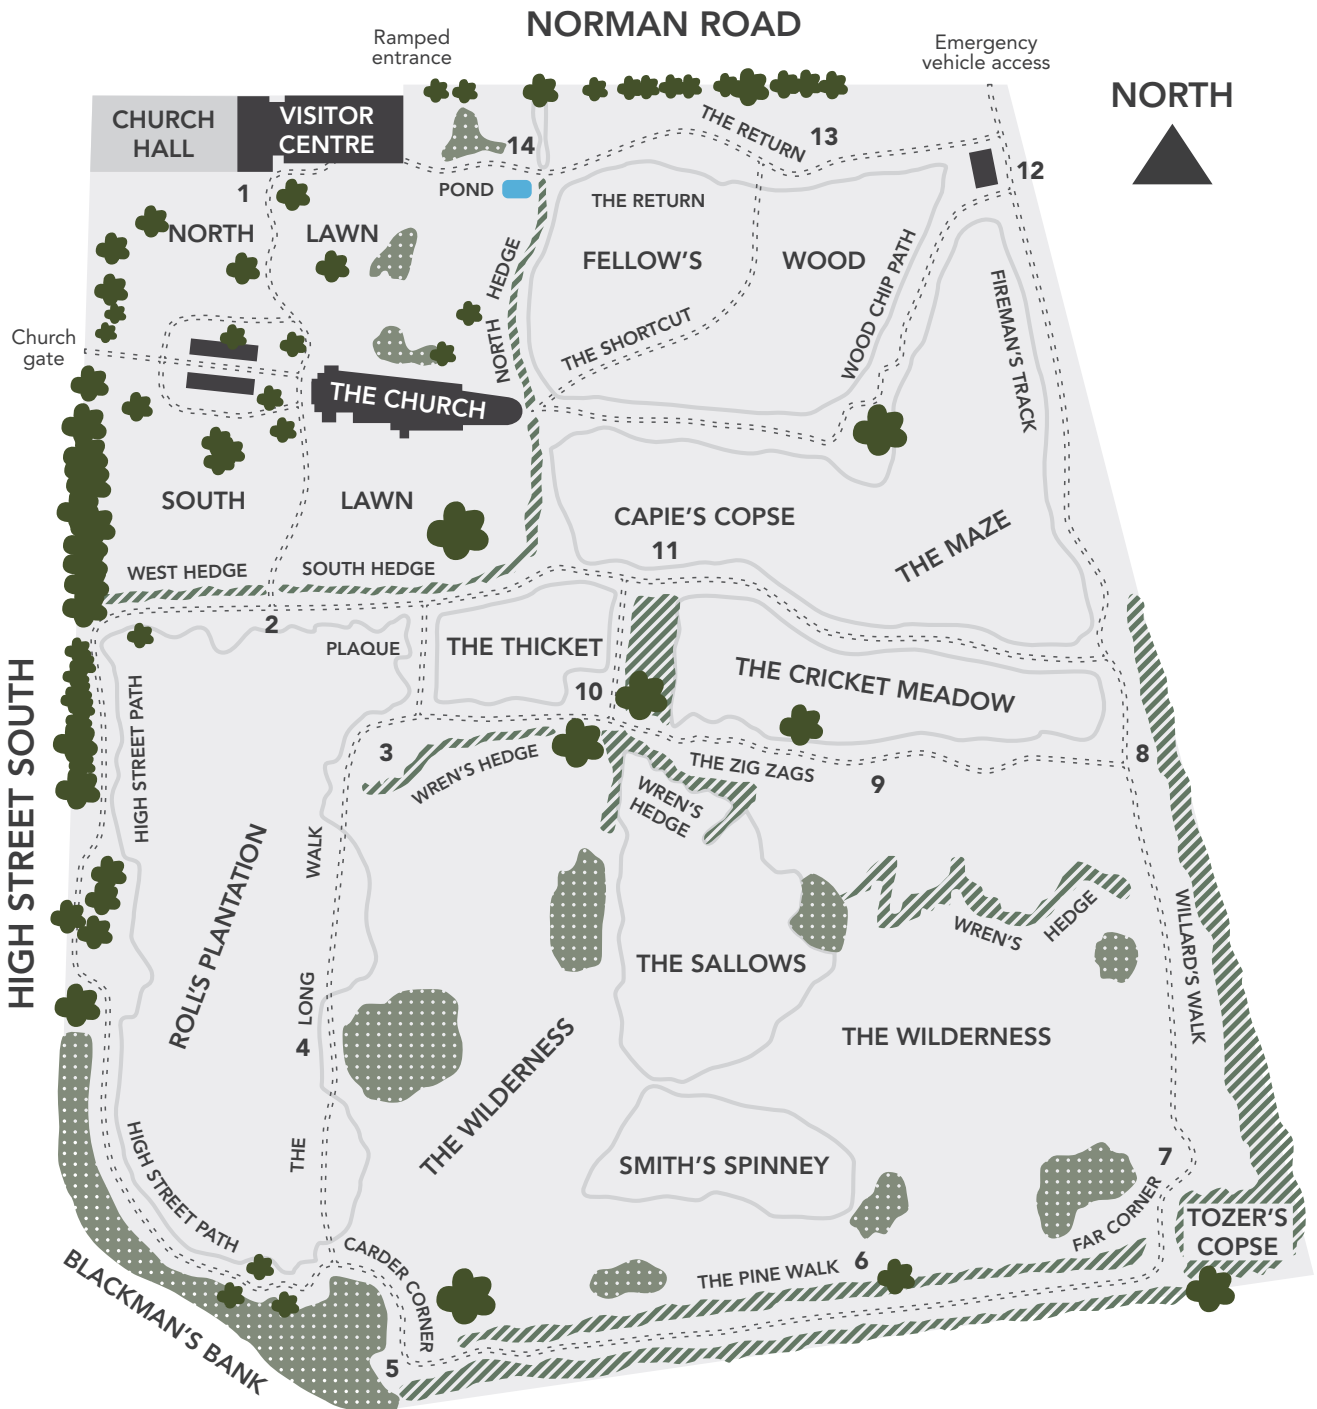

East Ham Nature Reserve

Use this plan to help you take a wild walk around the reserve to discover more about the wildlife that lives here.

EAST HAM NATURE RESERVE

- | | | | |
|--------|--|--------------------|---|
| TREES |  | PATHWAYS |  |
| BUSHES |  | NATURE TRAIL STOPS | 11 |
| HEDGES |  | SCALE | 1:1100 |